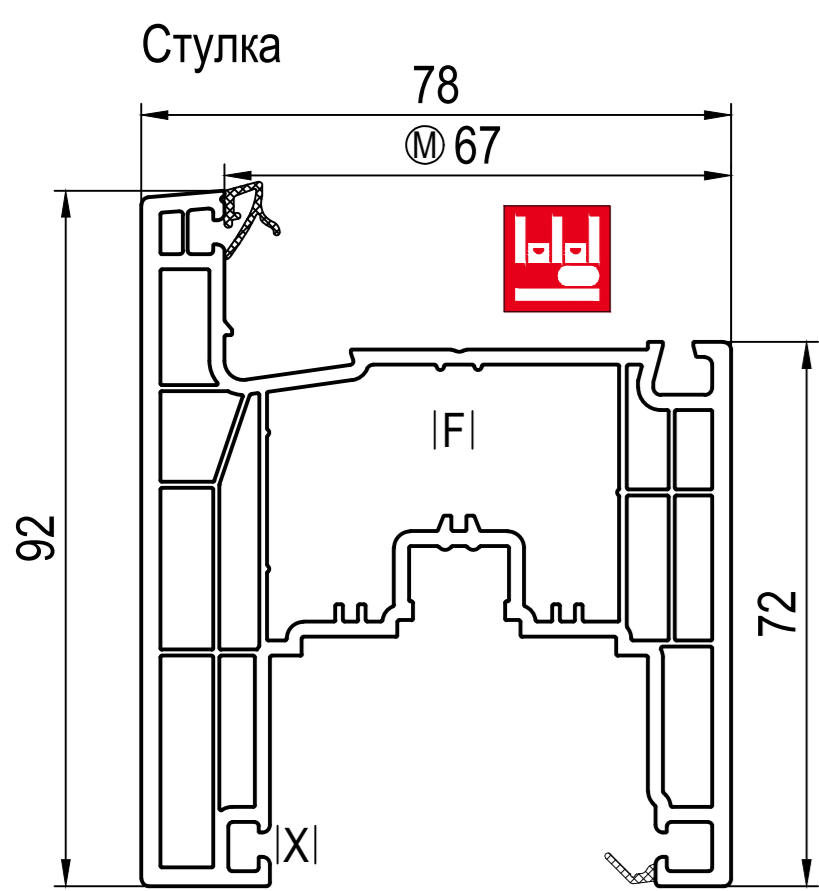

■ **160x94 (QL)** 67
IA 685251, 680250, 655251, 650252, 620250, 650250
FI 269294
IJ 642261, 642262, 642263, 646265, 646266
IX 409284
-> Hautau, Maco, Winkhaus
IS 267270
-> G-U, Roto
IS 267290, 267292, 267297